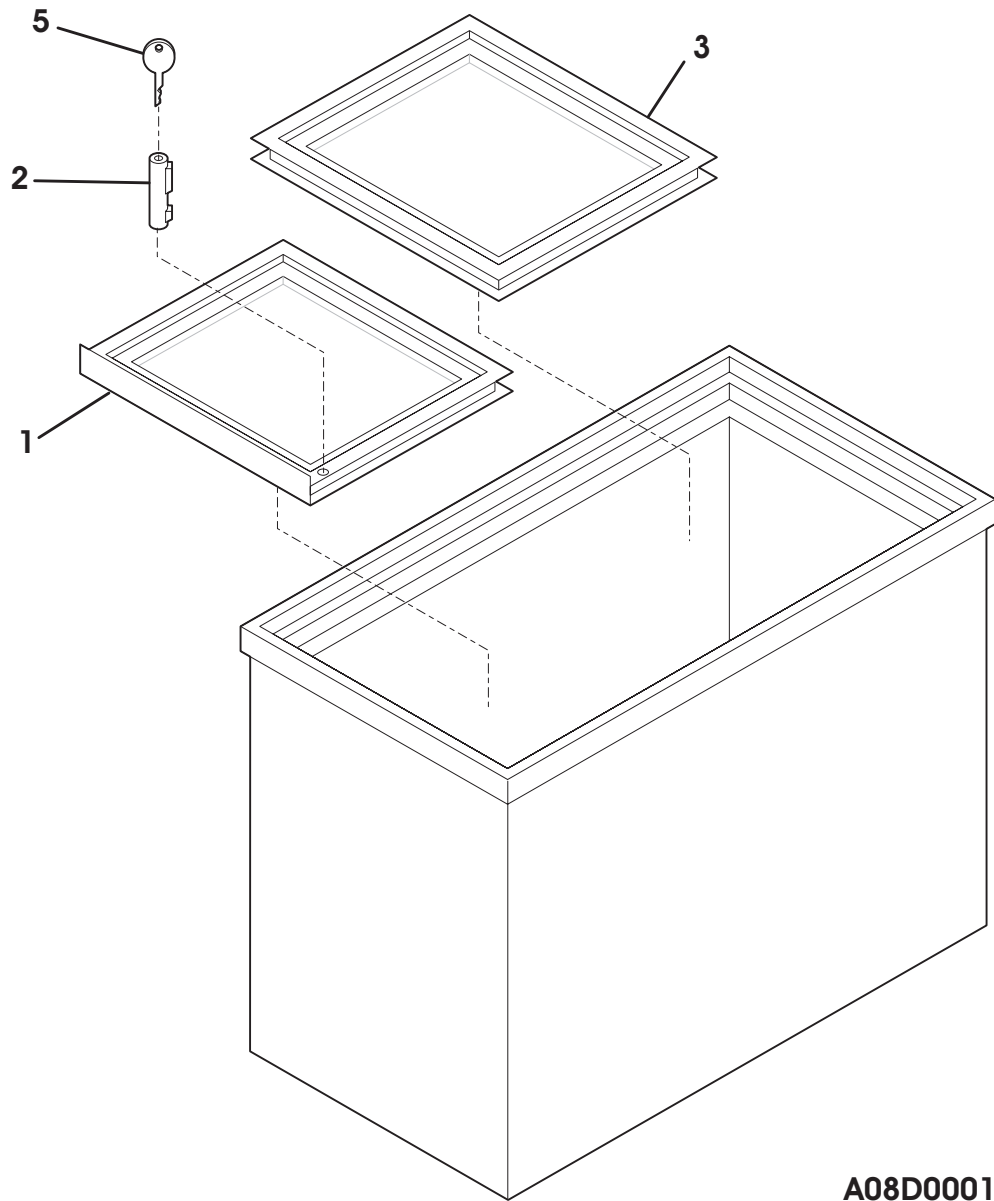

Kelvinator 

Factory Parts Catalog

Product No.	KCG130GW0
Series	Commercial
Color	white
Volts	115
Owner's Guide	297147500
Market	North America

 **Electrolux**

Electrolux Major Appliances
North & Latin America
P.O. BOX 212378
AUGUSTA, GA 30917

Publication No.
5995484846
07/02/22
(EN/SERVICE/MLR)
365

FREEZER CHEST

Model No.
KCG130GW

Copyright © 2007 Electrolux Home Products, Inc.
All rights reserved.

DOOR

A08D0001

DOOR

POS. NO	PART NO.	DESCRIPTION
1	216620604	Lid, chest freezer, glass, upper
2	216621200	Lock Assy, frzr lid
3	216620704	Lid, chest freezer, glass, lower
5	216621300	Key, frzr lid lock

CABINET

P08C0991

CABINET

POS. NO	PART NO.	DESCRIPTION
3	216502600	Plug, drain, interior
4	297013600	Plug, drain, exterior
5	216620504	Frame, outer
6	216955503	Breaker, Plain, white, hinge side
11	216955500	Breaker, chest end, (2)
12	297146600	Nameplate, Commercial
18	216707201	Knob, temp control
21#	216714601	Control temperature
30	216110700	Breaker, corners
59	216506100	Basket, chest freezer
62	131420300	Screw, cr truss head, 8-18AB x 0.750
73	216506200	Divider, basket
75	216034301	Panel, access, white
100	216995207	Track-basket
104	297070100	Thermometer
120	216621000	Caster
150	216997400	Support, track-basket
*	216649700	CASTER PACK, 4 casters, wrench, 16 screws
*	5303305324	Paint, touch-up, white